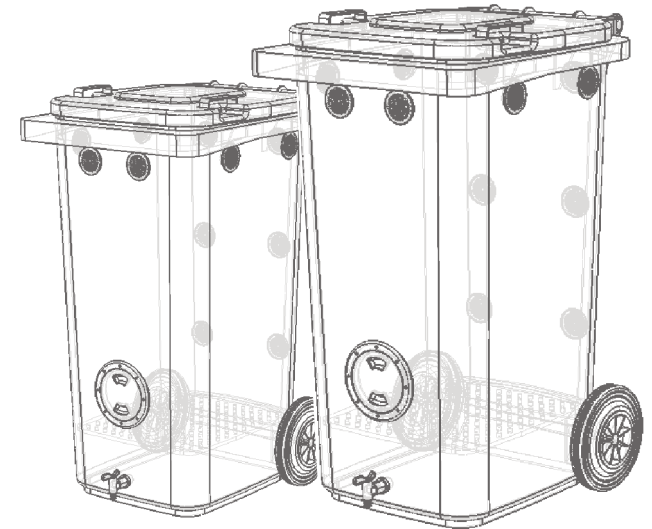

Worm Habitat (240 litres)
73cm X 59cm x 105cm high
Mass 14kg (empty)

Habitat Junior (140 litres)
61cm X 52cm x 95cm high
Mass 12kg (empty)

TURNING WASTE INTO PLANT FOOD

Disposing of organic waste has never been easier! Using a Worm Habitat allows you to turn kitchen, garden and animal waste into a beneficial natural fertiliser which will do wonders for your garden. The Worm Habitat is a cost effective solution to our growing waste problem.

Worms

Downunder www.wormsdownunder.com.au

Worms Downunder

www.wormsdownunder.com.au

Change the world...

Worm Habitat range of Worm Farms

Making a commitment to organic waste recycling

- Ideal for families, cafes, schools, offices & animal owners;
- Easy to harvest worm juice and castings;
- Can be easily relocated;
- Sturdy, robust construction which is rodent proof;
- Range of 2 sizes and 6 colours;
- Great way to teach kids about recycling;
- Australian Made and Owned with support and back-up;
- No nasty odours;
- **Kit comes complete with bedding and instructions.**